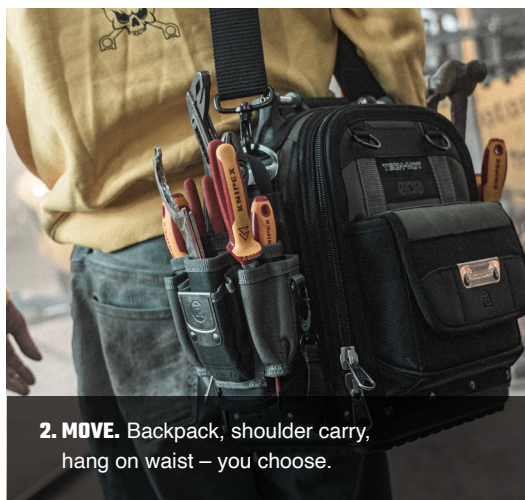

evolution evo system

EVO – the ultimate wearable tool bag system designed for trade. Simply attach and deploy.

Hands free, fast access to tools, free body movement & weight distribution. Carry only what you need, where you need it.

Secure tool bags with the Evo System™ – a versatile attachment solution that adapts to you. Quickly grab essential tools from the van, clip them easily to bag or hip, then unclip, flip and fasten to equipment via integral magnets. Designed to evolve with the way you work.

WORK TACTICAL.

THE Evo System™

1. ATTACH. Slide EVO pouch magnetic clip into EVO dock.

CLIP

2. MOVE. Backpack, shoulder carry, hang on waist – you choose.

3. DEPLOY. If it's magnetic, it'll stick. Position where you need them.

MAGNET

THE RANGE

Four Evo System™ bags. Each with the EVO docking system and MOLLE style attachments.

Nine pouches, each with Evo System™ magnetic clip. Designed for hand tools, long meters to drills.

V-Swap™ panels. From laptop to bulk storage panels. Build your EVO bag your way.