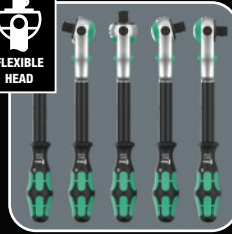

## VDE Tools

Insulated ratcheting handle and interchangeable extra-slim blades for access to low-lying screws.

## Joker 6004

Automatically and continuously adjusts to the right size with a ratcheting action for easy working.

## Joker 6002

Double open-ended wrench with holding function, limit-stop & short 30° return angle.

## Pivoting Head

The ratchet head of the Zyklop speed pivots freely and can be locked into 5 different positions, for maximum flexibility.

8000 A Zyklop  
Speed Ratchet