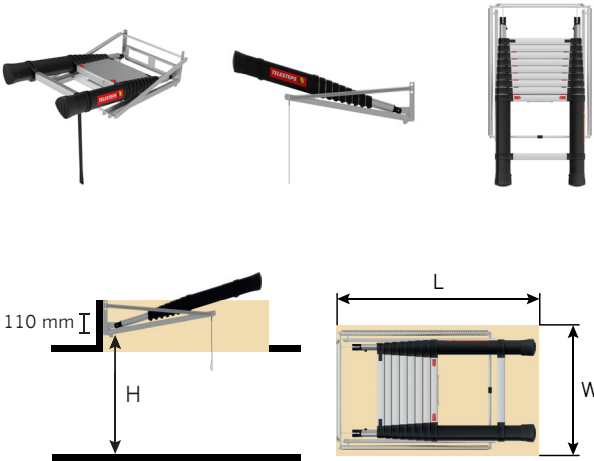

No.1 in telescopic work tools

LOFT LINE

The easy way to your loft.

THE EASY WAY TO YOUR LOFT

Loft Line is a standalone product, assembled in your existing loft framework.

When we developed the new Loft Line our ambition was to create a safer ladder, easier to install and even straightforward to use. This is the worlds best telescoping Loft ladder in any aspects.

FLEXIBLE SOLUTION

Loft Line is a standalone product, assembled in your existing framework.

SAFE OPENING SYSTEM

Breaksystem to create a smooth and controlled opening.

SAFE & ERGONOMIC RUNGS

Wide and level rungs with grooved channels to minimize slipping.

	MINI 9	
H (mm)	W (mm)	L (mm)
2250 - 2450	520	600

H = Floor to bottom of ladder support

W/L = Minimum inside measurement

Hatch not included

MAXI

	MAXI 10
Art. no.	72527-541
No. of treads	10
Tread width	40 mm
Weight	16,6 kg

	MAXI 10	
H (mm)	W (mm)	L (mm)
2800 - 2950	520	1 100
2650 - 2800	520	1 000
2550 - 2650	520	920
2350 - 2550		
2250 - 2350		

H = Floor to bottom of ladder support
 W/L = Minimum inside measurement
 Hatch not included