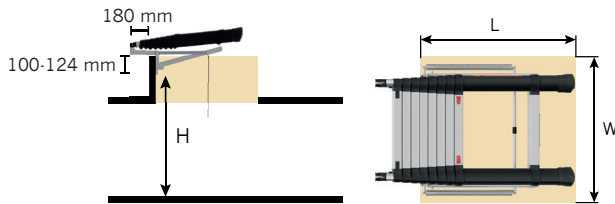

ANGELED RUBBER FEET

Maximizing Surface Contact to the floor.

TWO MODELS

Our Loft Line is available in two different models, Mini and Maxi.

MINI

	MINI 9
Art. no.	72324-541
No. of treads	9
Tread width	40 mm
Weight	15,3 kg

	MINI 9	
H (mm)	W (mm)	L (mm)
2250 - 2450	520	600

H = Floor to bottom of ladder support

W/L = Minimum inside measurement

Hatch not included

MAXI

	MAXI 10
Art. no.	72527-541
No. of treads	10
Tread width	40 mm
Weight	16,6 kg